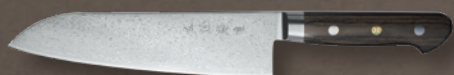

Black

Dark Brown

Wine

Dark Brown × Black

messe frankfurt
ambiente
Hall 3.0/B36

10-14
February
2017

Dark Black skin stainless & Elegant Nashiji / Dimple bright skin blades from Tosa, Japan

RYUGA
左近 龍雅

粉末ハイス鋼 65層ニッケルダマスкас
SAKON Ryuga Damask 65-Layers
(Powder metal core / Nickel-Stainless Damascus Blade)

D a m a s k

PETTY / ペティ
135mm

SANTOKU / 三徳
180mm

CHEF'S KNIFE / 牛刀
210mm

SANTOKU Octagon Bamboo handle model /
三徳和包丁 竹製鞘・八角柄
165mm